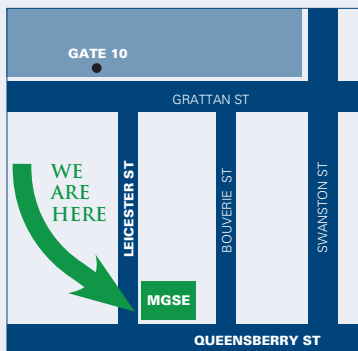

Give us a call or pop in to the Student Centre to find out more. If your enquiry is detailed, call us to make an appointment with a student adviser.

WHERE ARE WE?

You can find us at 234 Queensberry Street: